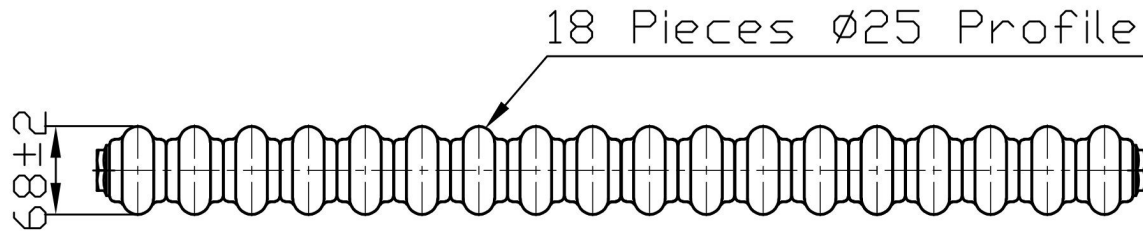

Imperia 2 Column Horizontal 450 x 830mm. Painted

Technical Drawing

Unit: mm

Eastbrook 

Eastbrook Road, Gloucester GL4 3DB
 Technical Helpline : 01452 317890
 Mon - Fri / 8am - 5pm
 Email : technical@eastbrookco.com