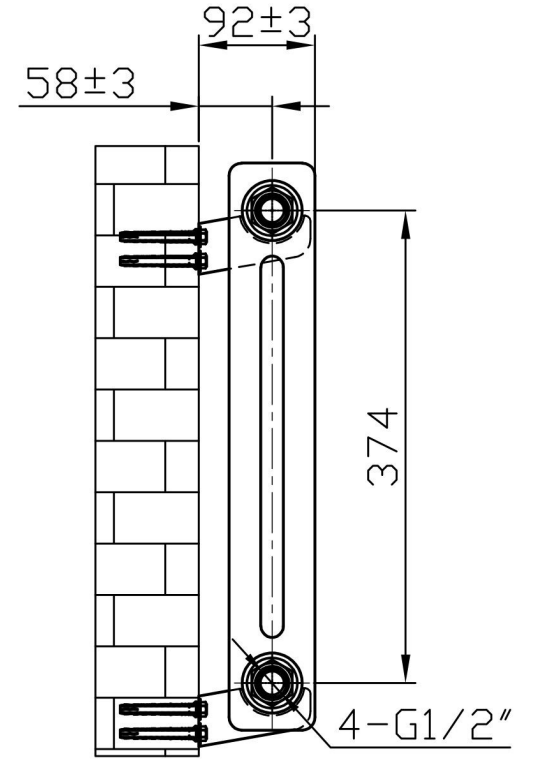

Imperia 2 Column Horizontal 450 x 830mm. Painted

Technical Drawing

Unit: mm

Eastbrook 

Eastbrook Road, Gloucester GL4 3DB
 Technical Helpline : 01452 317890
 Mon - Fri / 8am - 5pm
 Email : technical@eastbrookco.com