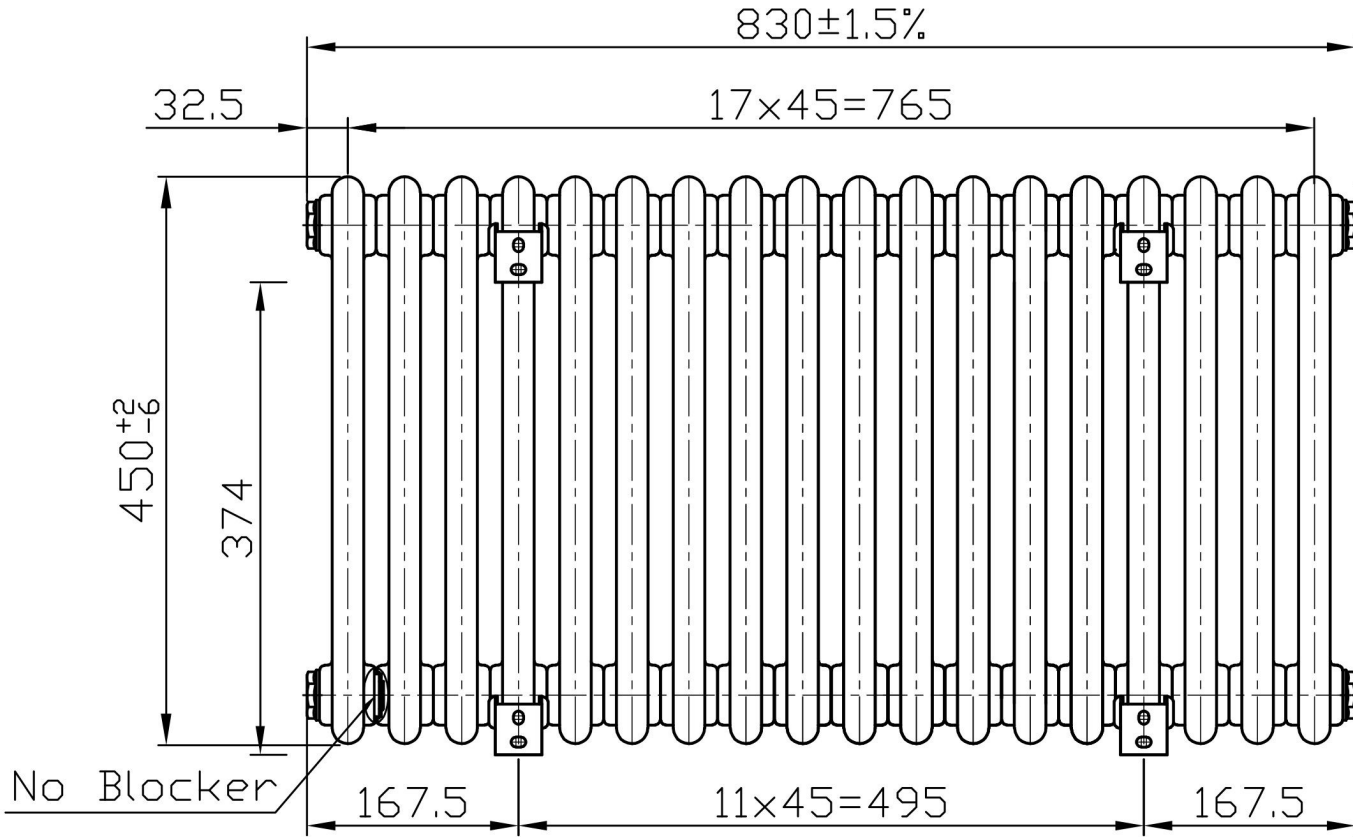

Imperia 2 Column Horizontal 450 x 830mm. Painted

Technical Drawing

Unit: mm

Eastbrook 

Eastbrook Road, Gloucester GL4 3DB
 Technical Helpline : 01452 317890
 Mon - Fri / 8am - 5pm
 Email : technical@eastbrookco.com