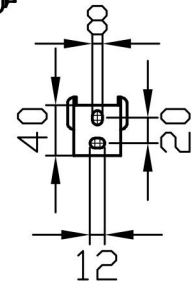

Imperia 2 Column Horizontal 450 x 830mm. Painted

Technical Drawing

Unit: mm

Eastbrook 

Eastbrook Road, Gloucester GL4 3DB
 Technical Helpline : 01452 317890
 Mon - Fri / 8am - 5pm
 Email : technical@eastbrookco.com