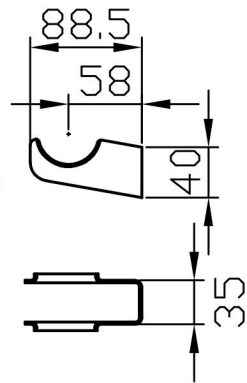

Imperia 2 Column Horizontal 450 x 830mm. Painted

Technical Drawing

Unit: mm

Eastbrook 

Eastbrook Road, Gloucester GL4 3DB
 Technical Helpline : 01452 317890
 Mon - Fri / 8am - 5pm
 Email : technical@eastbrookco.com